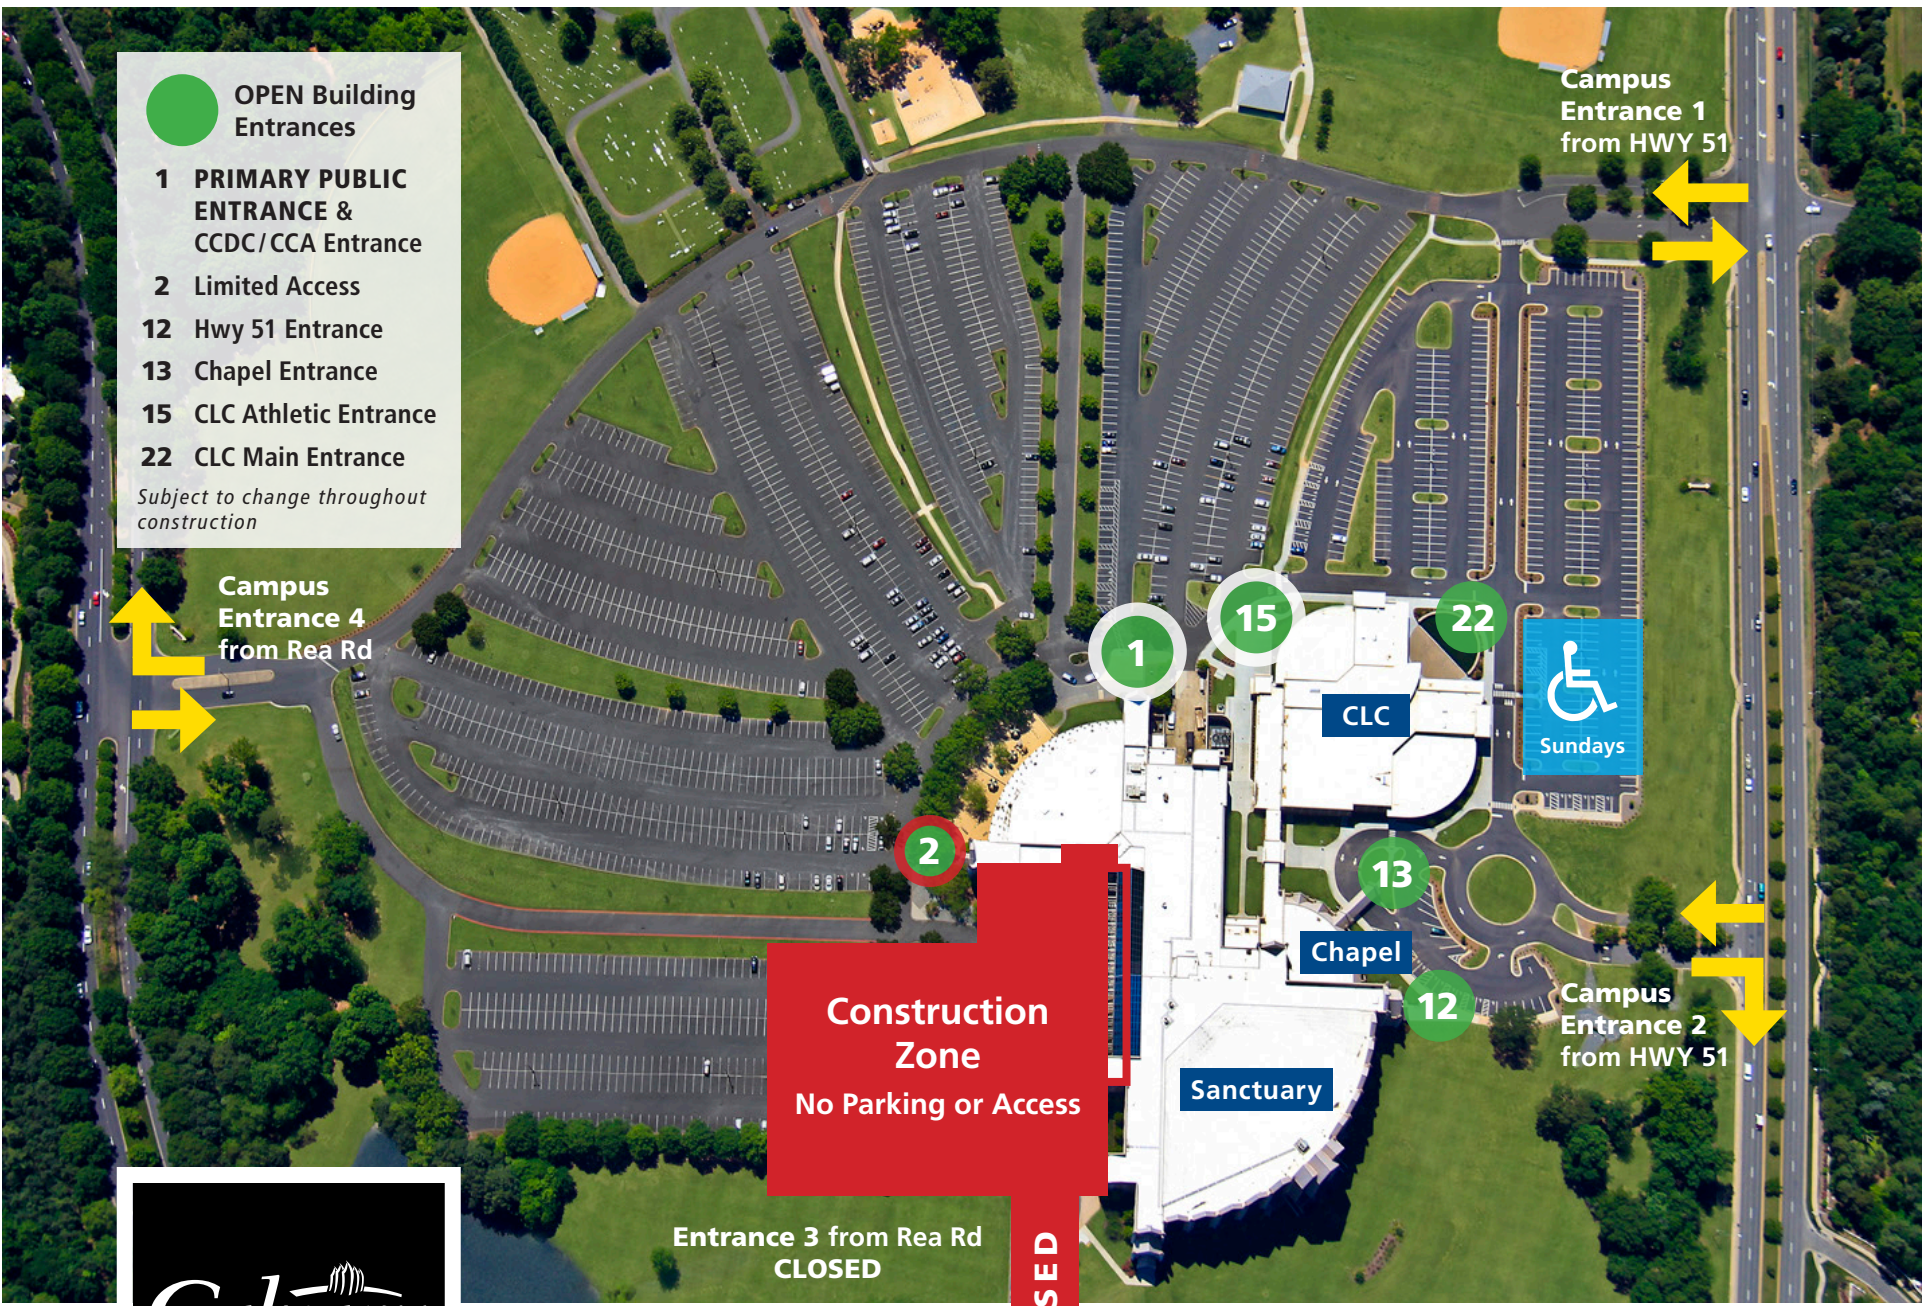

- OPEN Building Entrances**
  - 1 PRIMARY PUBLIC ENTRANCE & CCDC/CCA Entrance**
  - 2 Limited Access**
  - 12 Hwy 51 Entrance**
  - 13 Chapel Entrance**
  - 15 CLC Athletic Entrance**
  - 22 CLC Main Entrance**
- Subject to change throughout construction*

**Campus Entrance 1 from HWY 51**

**Campus Entrance 4 from Rea Rd**

**Construction Zone**  
No Parking or Access

**Campus Entrance 2 from HWY 51**

**Entrance 3 from Rea Rd CLOSED**

**CLOSED**

**UPDATE**  
*August through October, 2023*

# Construction Closures

Subject to change

[CALVARYCHURCH.COM/RWGUPDATES](http://CALVARYCHURCH.COM/RWGUPDATES)

August through October, 2023