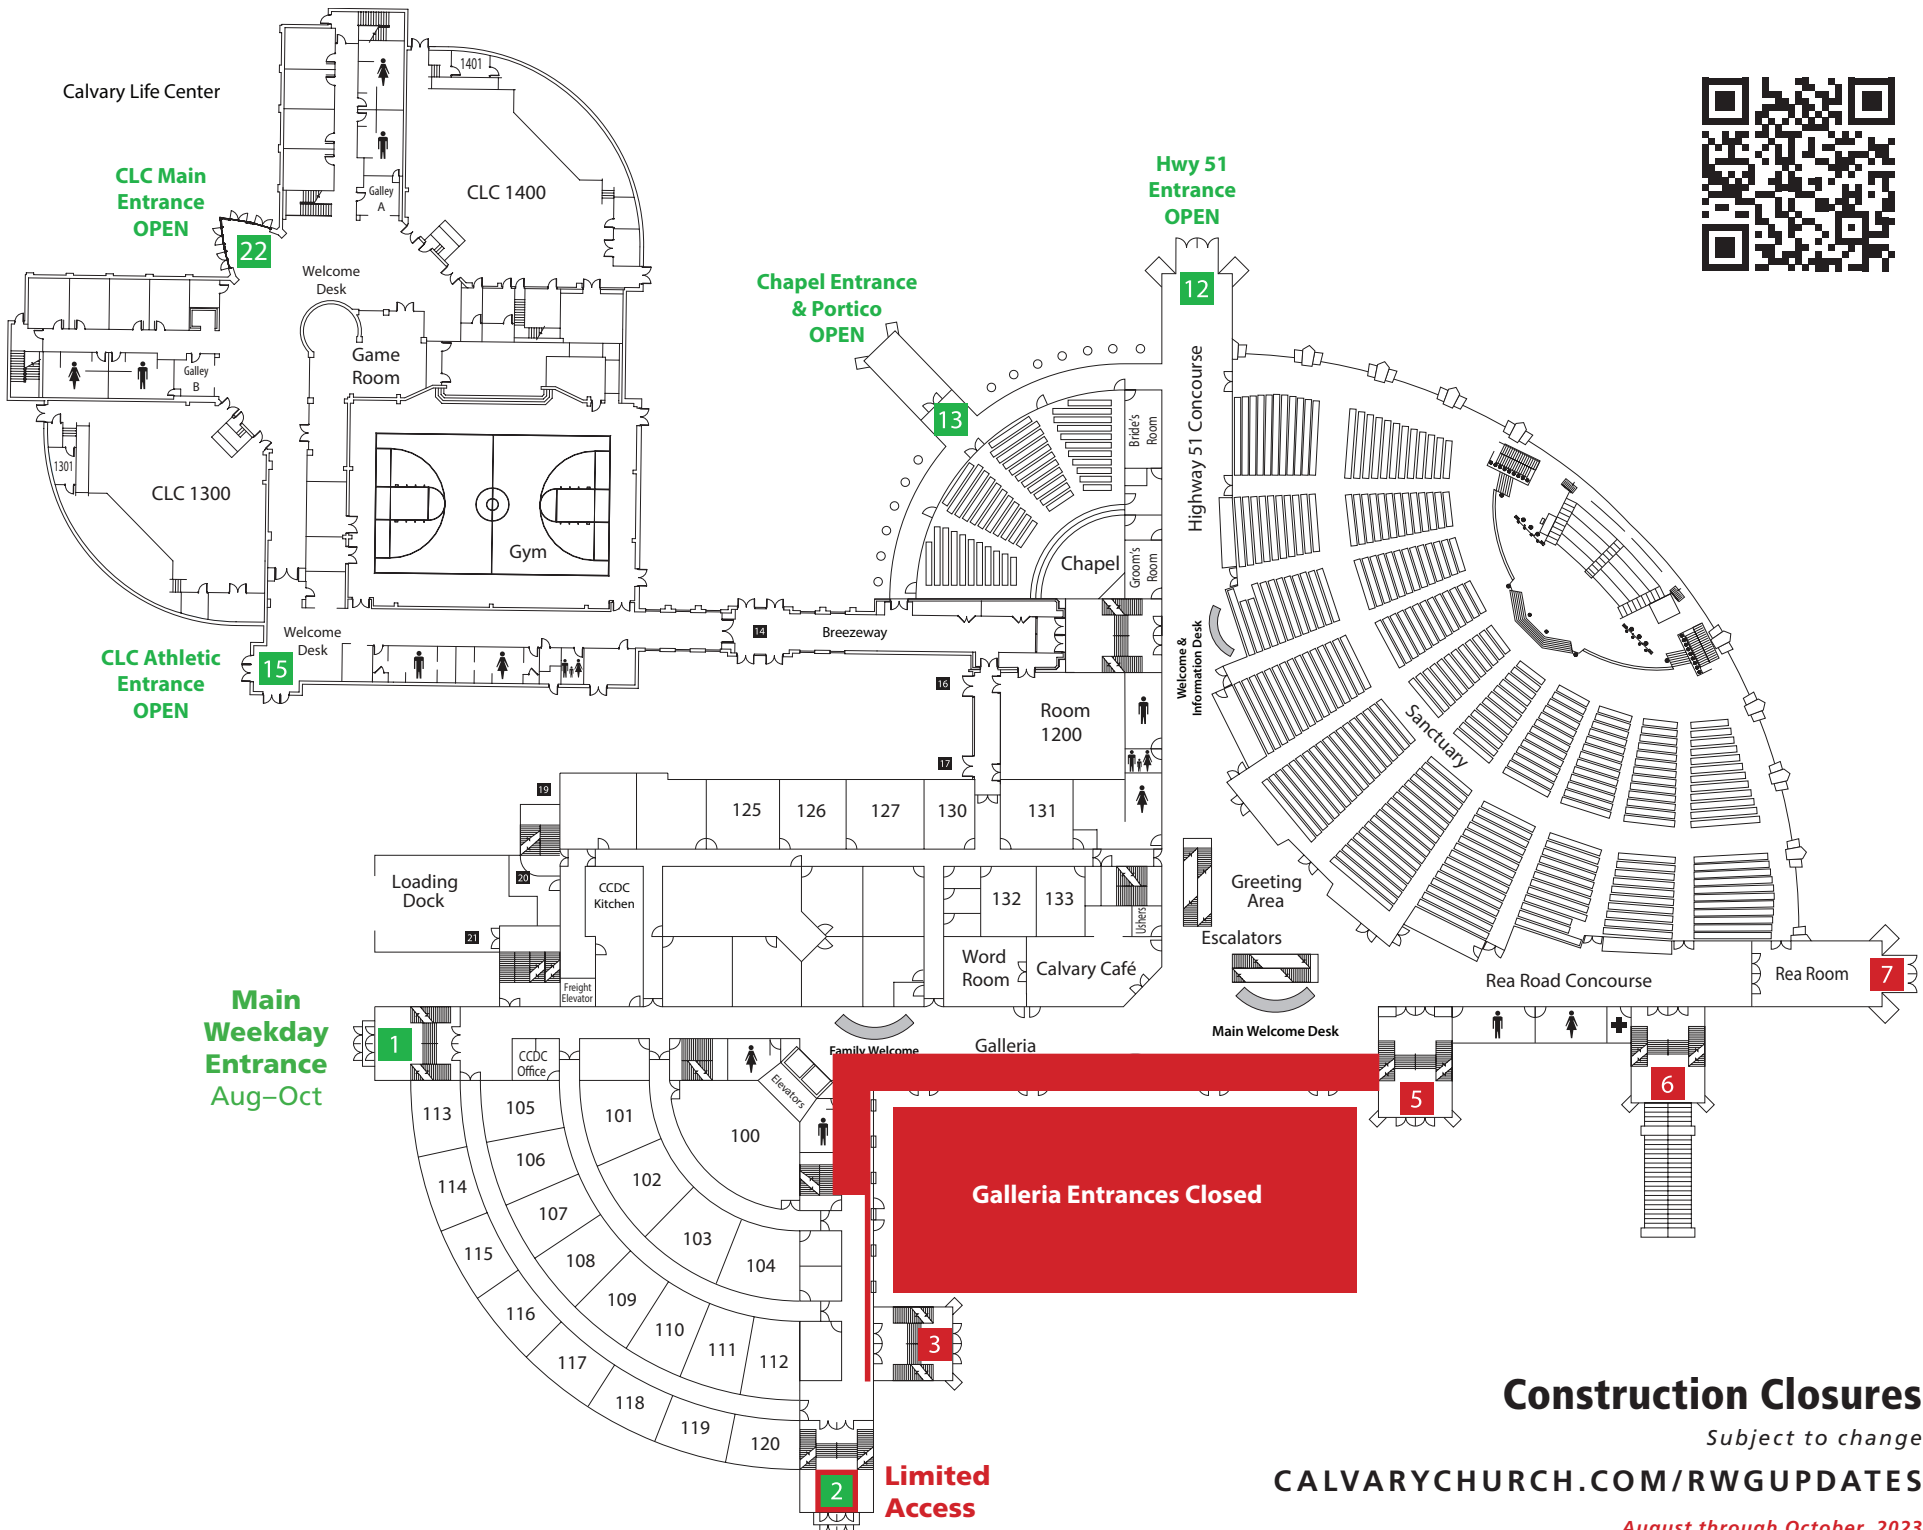

- OPEN Building Entrances**
  - 1 PRIMARY PUBLIC ENTRANCE & CCDC/CCA Entrance**
  - 2 Limited Access**
  - 12 Hwy 51 Entrance**
  - 13 Chapel Entrance**
  - 15 CLC Athletic Entrance**
  - 22 CLC Main Entrance**
- Subject to change throughout construction*

**Campus Entrance 1 from HWY 51**

**Campus Entrance 4 from Rea Rd**

**Construction Zone**  
No Parking or Access

**Campus Entrance 2 from HWY 51**

**Entrance 3 from Rea Rd CLOSED**

**CLOSED**

**UPDATE**  
*August through October, 2023*

# Construction Closures

Subject to change

[CALVARYCHURCH.COM/RWGUPDATES](http://CALVARYCHURCH.COM/RWGUPDATES)

August through October, 2023